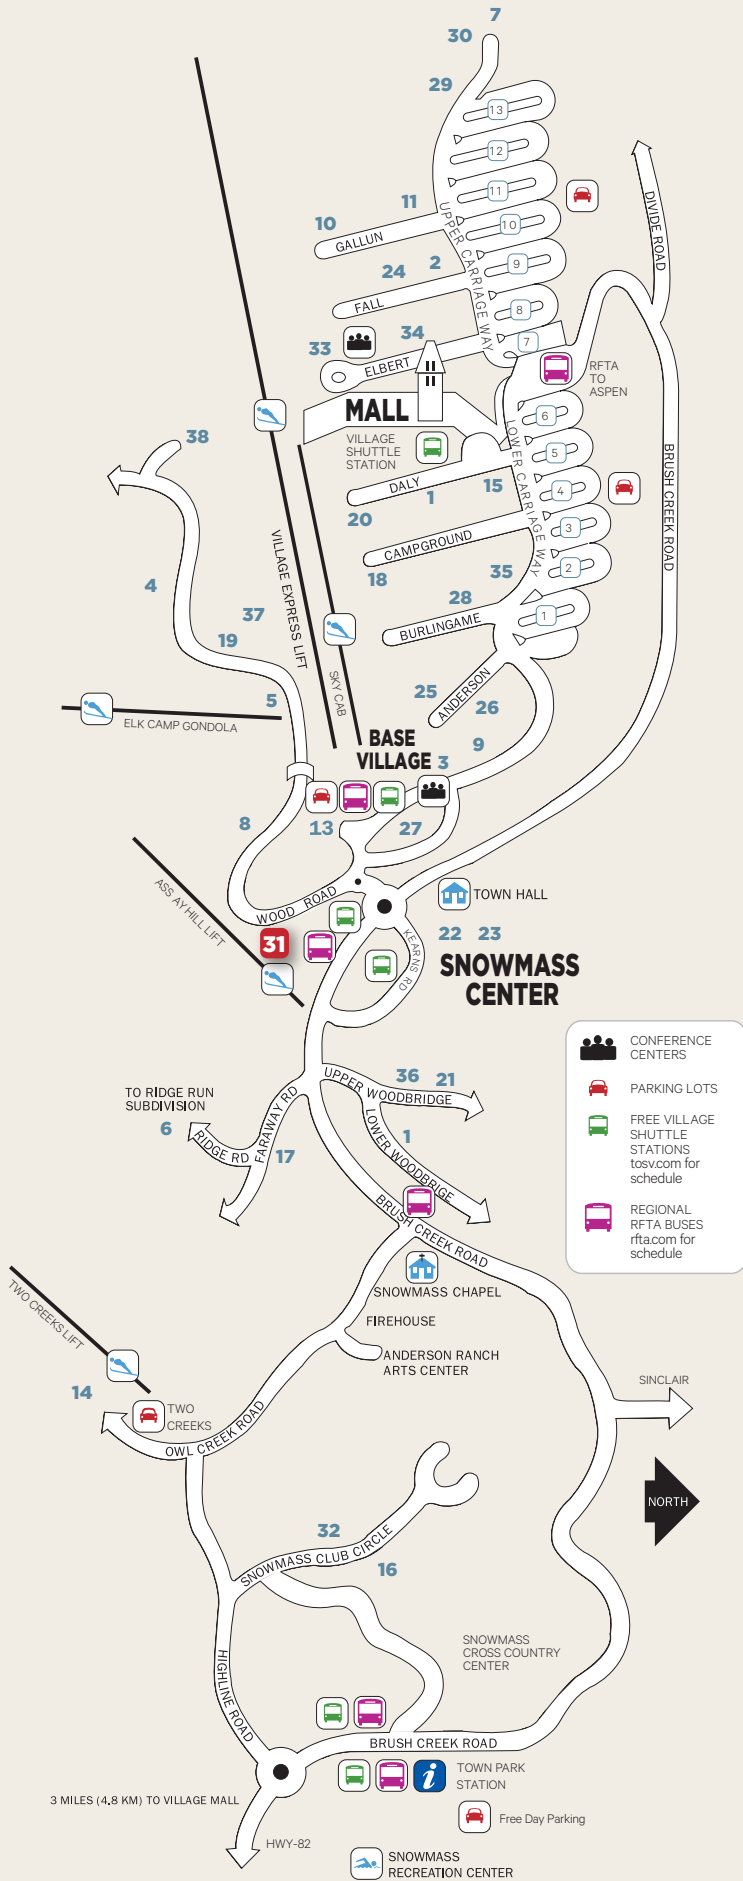

# LODGING MAP

## MEETING LOCATION AND LODGING HEADQUARTERS

**Viceroy Snowmass (# 31 on map)**

*Additional properties highlighted below offer preferred rates to symposium attendees on a space- and rate-available basis.*

- 2 Aspenwood Condominiums
- 3 Capitol Peak Lodge
- 4 Chamonix
- 5 The Crestwood Condominiums
- 8 The Enclave
- 9 Hayden Lodge
- 10 Interlude Condominiums
- 11 Laurelwood Studio Suites
- 12 Lichenhearth Condominiums
- 13 The Limelight Hotel
- 14 Owl Creek Homes
- 15 Pokolodi Lodge
- 16 The Residences at Snowmass Club
- 17 The Ridge Condos
- 18 Shadowbrook Condominiums
- 20 Snowmass Mountain Chalet
- 21 Snowmass Mountain Condominiums
- 24 Sonnenblick Townhouses
- 25 Stonebridge Condominiums
- 26 Stonebridge Inn
- 27 Tamarack
- 28 Terracehouse
- 29 Timberline Condominiums
- 30 Top of the Village
- 31 Viceroy Snowmass**
- 32 Villas at Snowmass Club
- 33 The Westin Snowmass Resort
- 34 Wildwood Snowmass Hotel
- 35 Willows
- 36 Woodbridge Condominiums
- 37 Woodrun Place Condos & Residences
- 38 Woodrun V